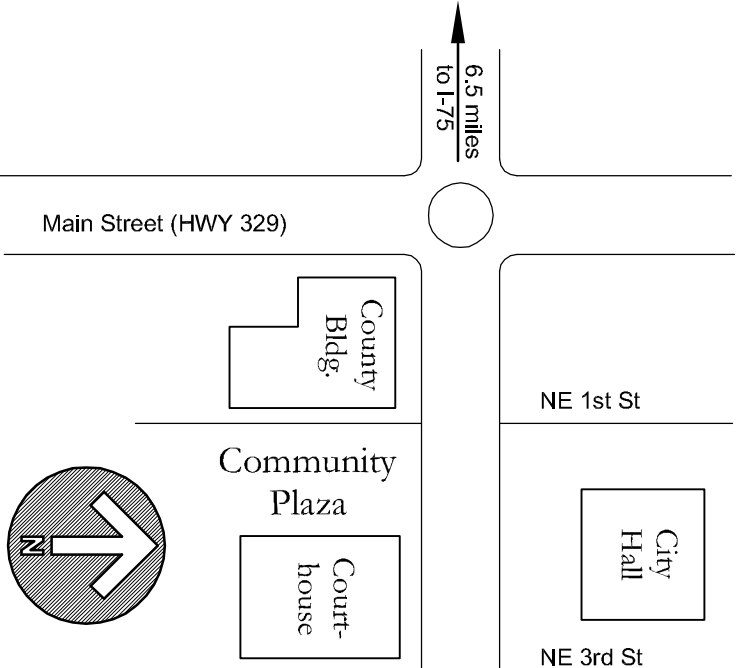

McKenzie Hall
at Sweetwater Branch Inn

6.5 miles
to I-75

625 East University Avenue
 Gainesville, Florida 32601
 (352) 373-6760

★ - McKenzie HALL guests:
 Please walk between the blue and peach Victorian houses, follow the brick drive to your right and come over the BRIDGE... Welcome!